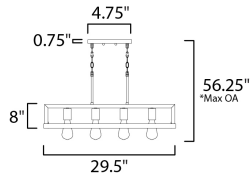

MEASUREMENTS

- DIMENSION : 29.5" L x 8.75" W x 8" H
- MAX OAH : 56.25" OAH
- CANOPY : 4.75" W x 0.75" H x 9.84" L
- HANGING WEIGHT : 6.83 lb

LAMPING

- INPUT VOLTAGE : 120V
- BULB : 4 x 60W Incandescent E26 Medium , 240W Total
- BULB INCLUDED : (Not Included)
- DIMMABLE : Yes